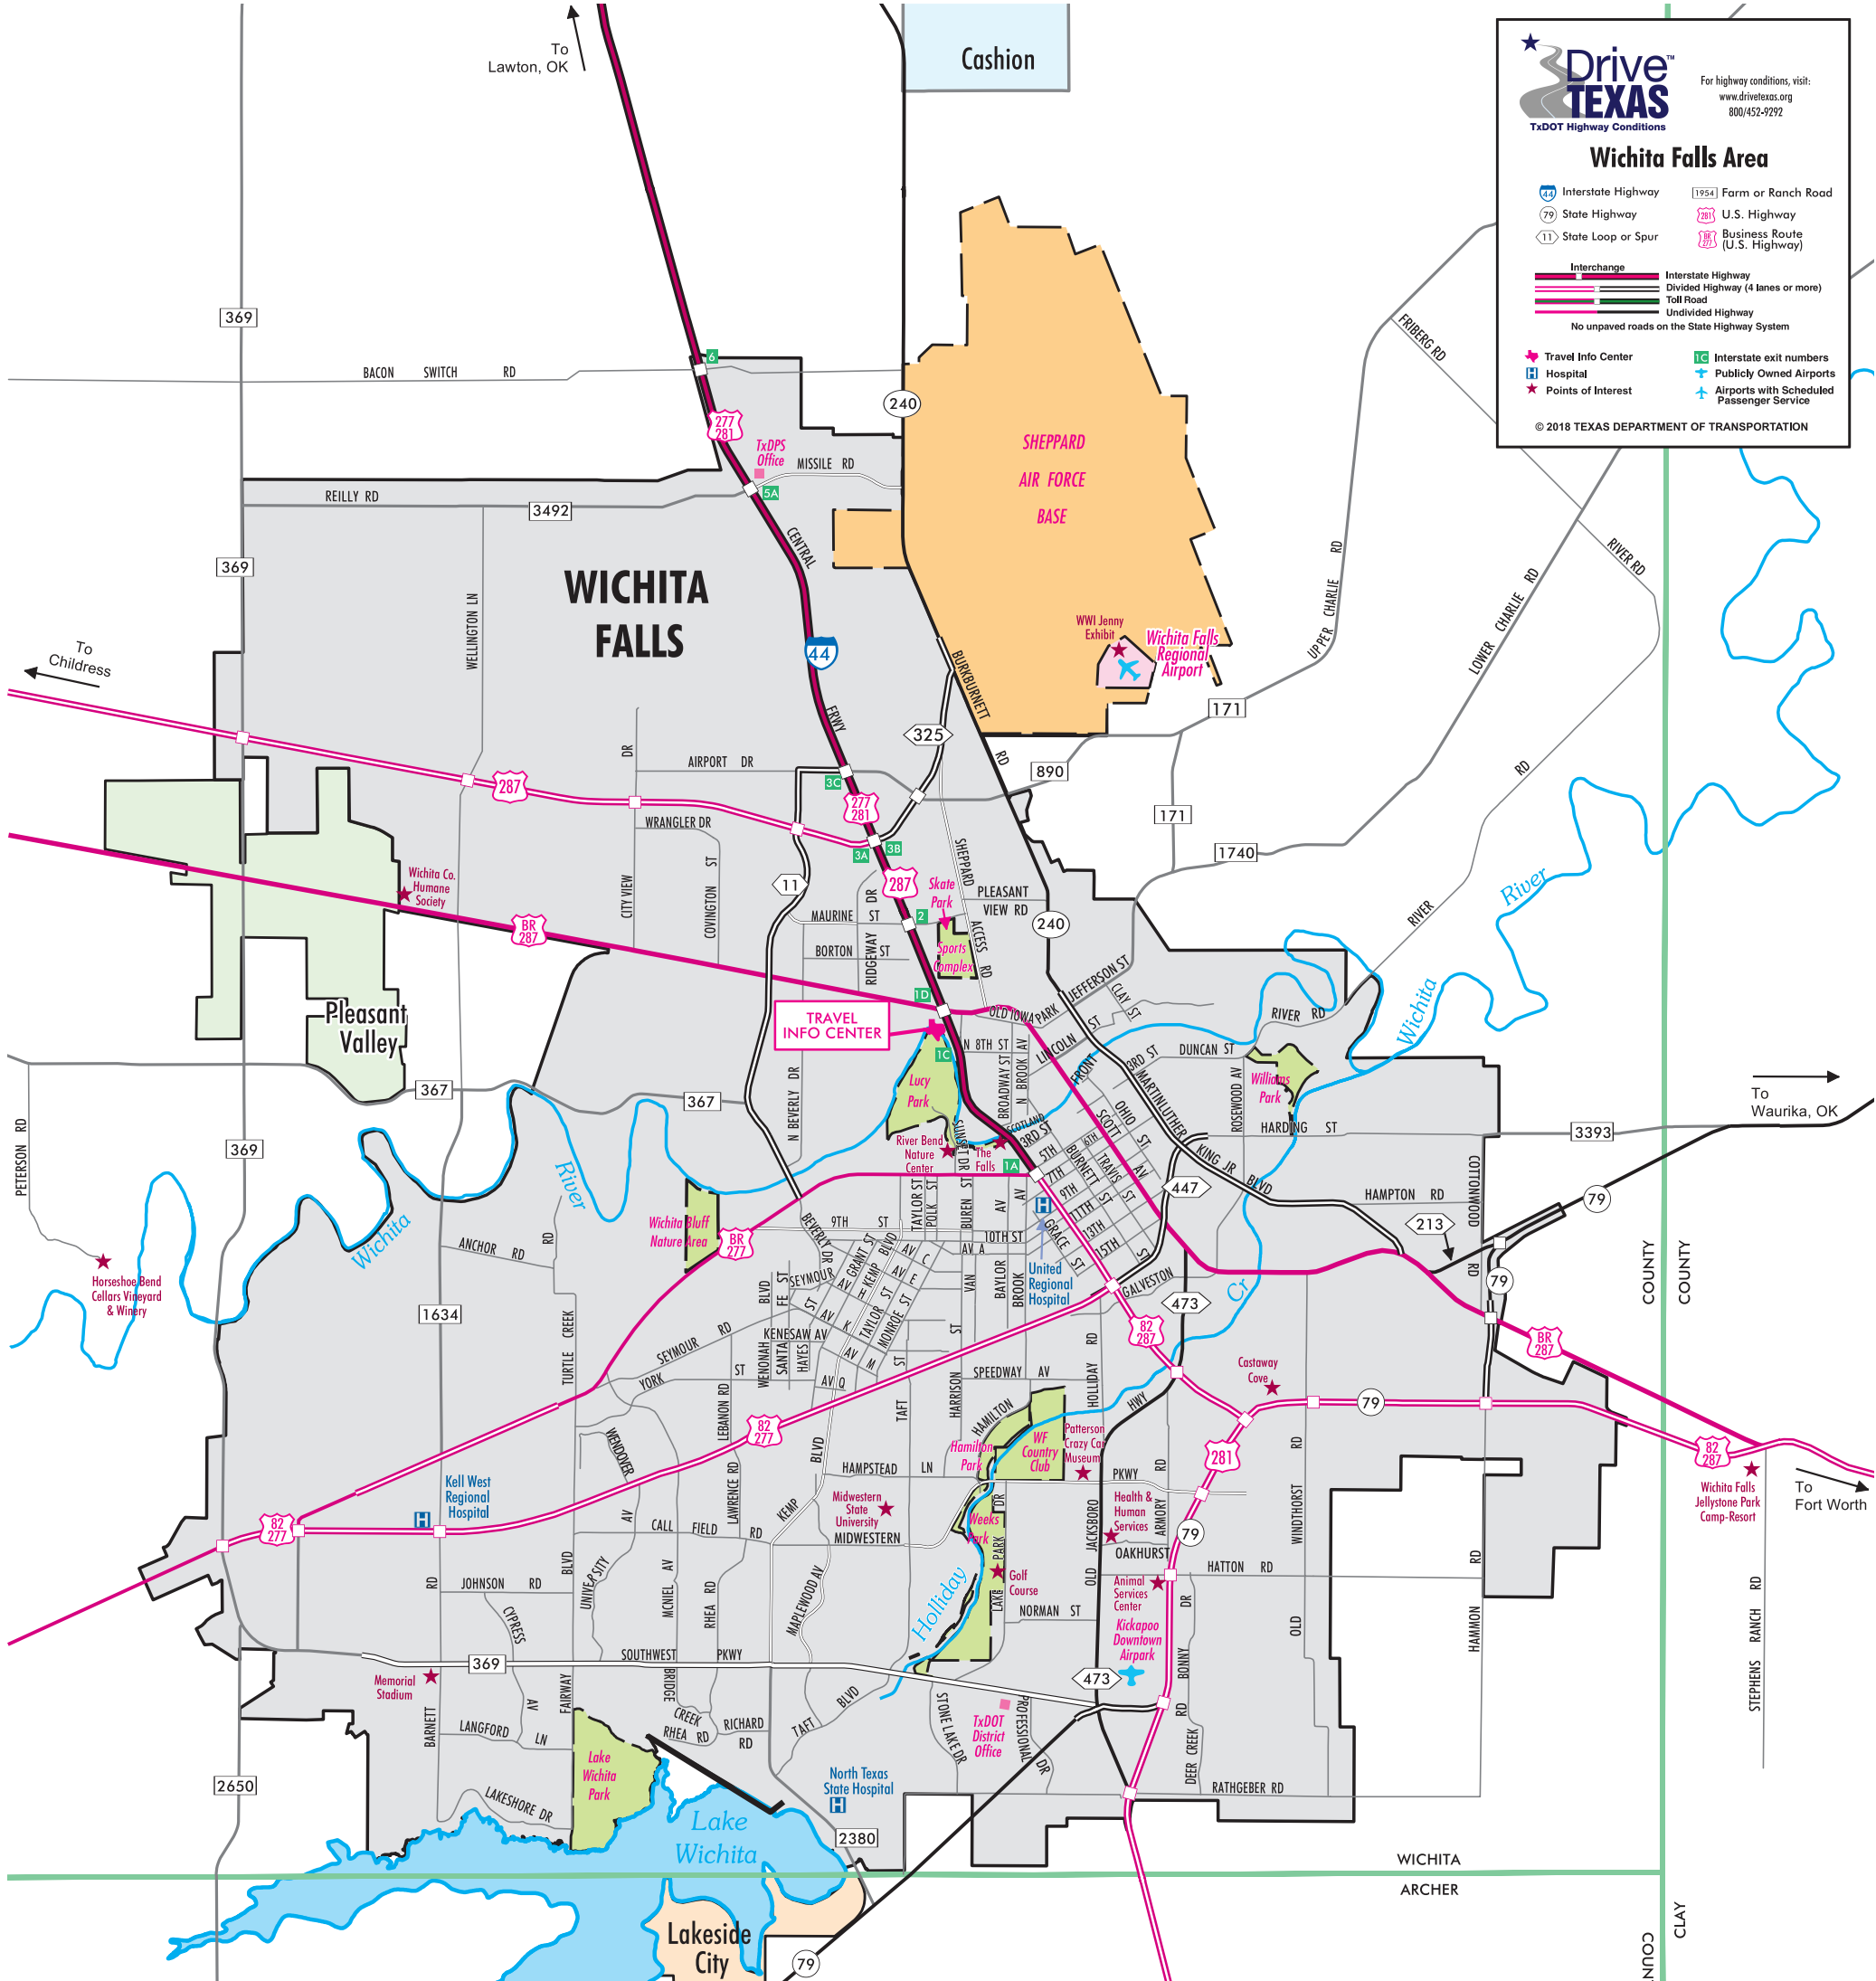

Drive TEXAS
 TxDOT Highway Conditions

For highway conditions, visit:
www.drive texas.org
 800/452-9292

Wichita Falls Area

- 44 Interstate Highway
- 79 State Highway
- 11 State Loop or Spur
- 1954 Farm or Ranch Road
- 281 U.S. Highway
- 287 Business Route (U.S. Highway)

Interchange
 Divided Highway (4 lanes or more)
 Toll Road
 Undivided Highway
 No unpaved roads on the State Highway System

- Travel Info Center
- Hospital
- Points of Interest
- Interstate exit numbers
- Publicly Owned Airports
- Airports with Scheduled Passenger Service

© 2018 TEXAS DEPARTMENT OF TRANSPORTATION

Lake Arrowhead State Park

TRAVEL INFO CENTER

 For highway conditions, visit:
www.drivetexas.org
 800/452-9292

Circle Trail System

- Trail Access Point w/ Parking
- Trail Access Point w/out Parking
- Hike and Bike Trail

© 2018 TEXAS DEPARTMENT OF TRANSPORTATION

WICHITA COUNTY
 ARCHER COUNTY