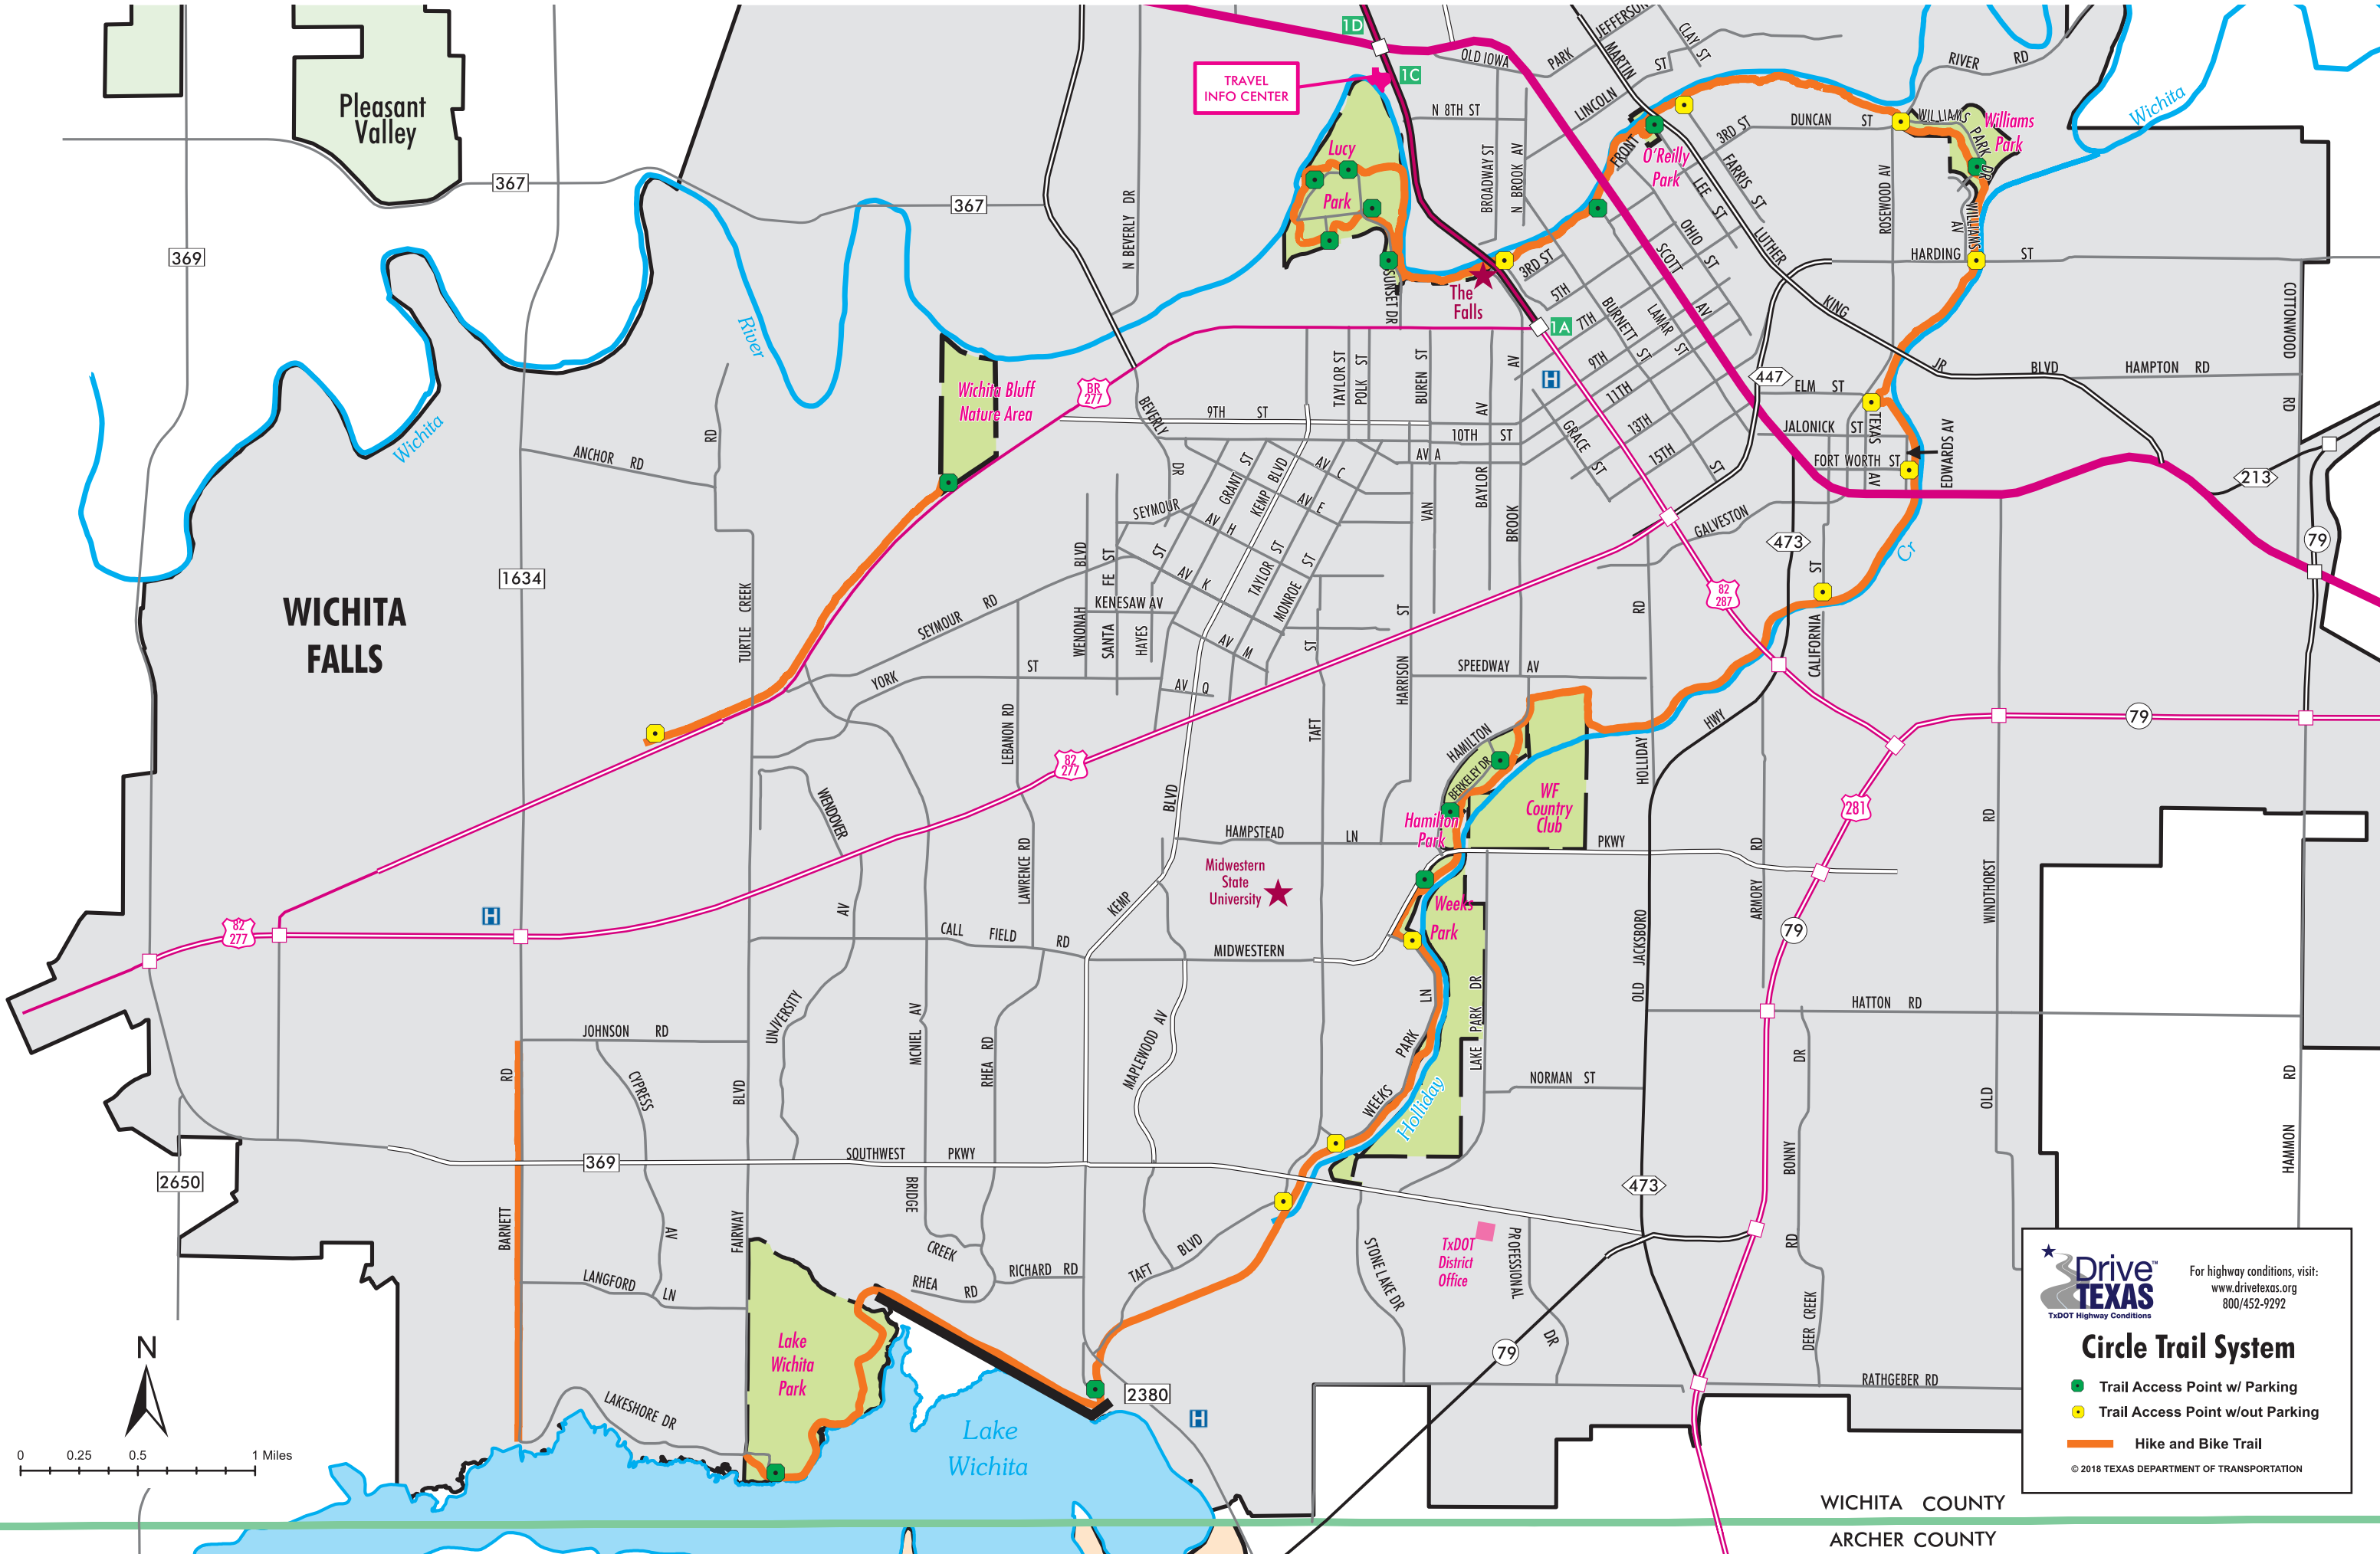

Drive TEXAS
 TxDOT Highway Conditions

For highway conditions, visit:
www.drive texas.org
 800/452-9292

Wichita Falls Area

- 44 Interstate Highway
- 79 State Highway
- 11 State Loop or Spur
- 1954 Farm or Ranch Road
- 281 U.S. Highway
- 287 Business Route (U.S. Highway)

Interchange
 Divided Highway (4 lanes or more)
 Toll Road
 Undivided Highway
 No unpaved roads on the State Highway System

- Travel Info Center
- Hospital
- Points of Interest
- Interstate exit numbers
- Publicly Owned Airports
- Airports with Scheduled Passenger Service

© 2018 TEXAS DEPARTMENT OF TRANSPORTATION

Lake Arrowhead State Park

TRAVEL INFO CENTER

 For highway conditions, visit:
www.drivetexas.org
 800/452-9292

Circle Trail System

- Trail Access Point w/ Parking
- Trail Access Point w/out Parking
- Hike and Bike Trail

© 2018 TEXAS DEPARTMENT OF TRANSPORTATION

WICHITA COUNTY
 ARCHER COUNTY