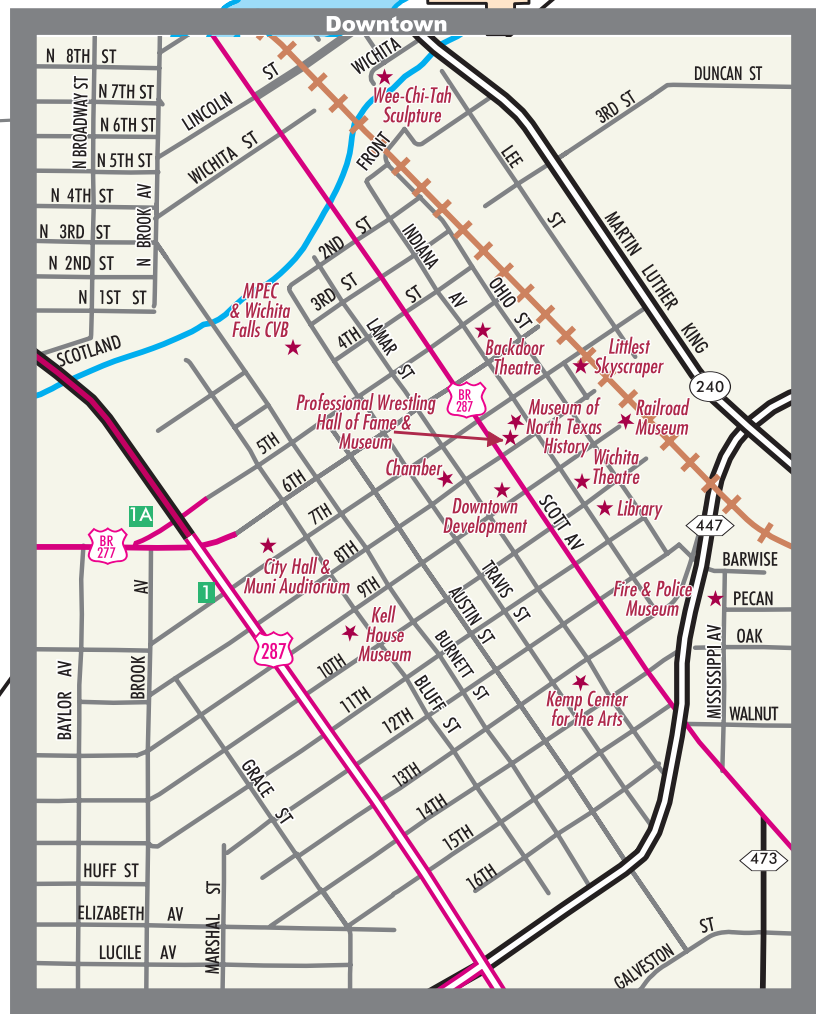

Drive TEXAS
 TxDOT Highway Conditions

For highway conditions, visit:
www.drive texas.org
 800/452-9292

Wichita Falls Area

- 44 Interstate Highway
- 79 State Highway
- 11 State Loop or Spur
- 1954 Farm or Ranch Road
- 281 U.S. Highway
- 287 Business Route (U.S. Highway)

Interchange
 Divided Highway (4 lanes or more)
 Toll Road
 Undivided Highway
 No unpaved roads on the State Highway System

- Travel Info Center
- Hospital
- Points of Interest
- Interstate exit numbers
- Publicly Owned Airports
- Airports with Scheduled Passenger Service

© 2018 TEXAS DEPARTMENT OF TRANSPORTATION

Lake Arrowhead State Park

TRAVEL INFO CENTER

 For highway conditions, visit:
www.drivetexas.org
 800/452-9292

Circle Trail System

- Trail Access Point w/ Parking
- Trail Access Point w/out Parking
- Hike and Bike Trail

© 2018 TEXAS DEPARTMENT OF TRANSPORTATION

WICHITA COUNTY
 ARCHER COUNTY