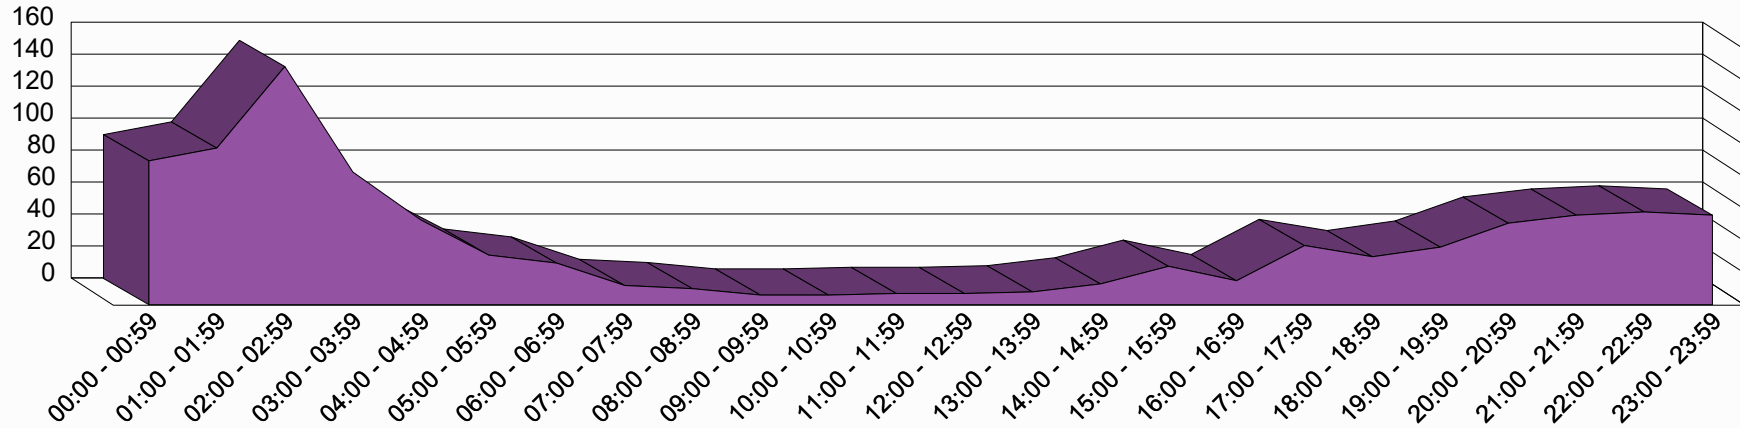

DUI (Alcohol) Related Fatal Crashes by Hour of the Day

2010

00:00	01:00	02:00	03:00	04:00	05:00	06:00	07:00	08:00	09:00	10:00	11:00	12:00	13:00	14:00	15:00	16:00	17:00	18:00	19:00	20:00	21:00	22:00	23:00	
-	-	-	-	-	-	-	-	-	-	-	-	-	-	-	-	-	-	-	-	-	-	-	-	-
00:59	01:59	02:59	03:59	04:59	05:59	06:59	07:59	08:59	09:59	10:59	11:59	12:59	13:59	14:59	15:59	16:59	17:59	18:59	19:59	20:59	21:59	22:59	23:59	
90	98	149	83	53	31	26	12	10	6	6	7	7	8	13	24	15	37	30	36	51	56	58	56	

Information contained in this report represents reportable data collected from Texas Peace Officer's Crash Reports (CR-3) received and processed by the Department as of April 15, 2020.