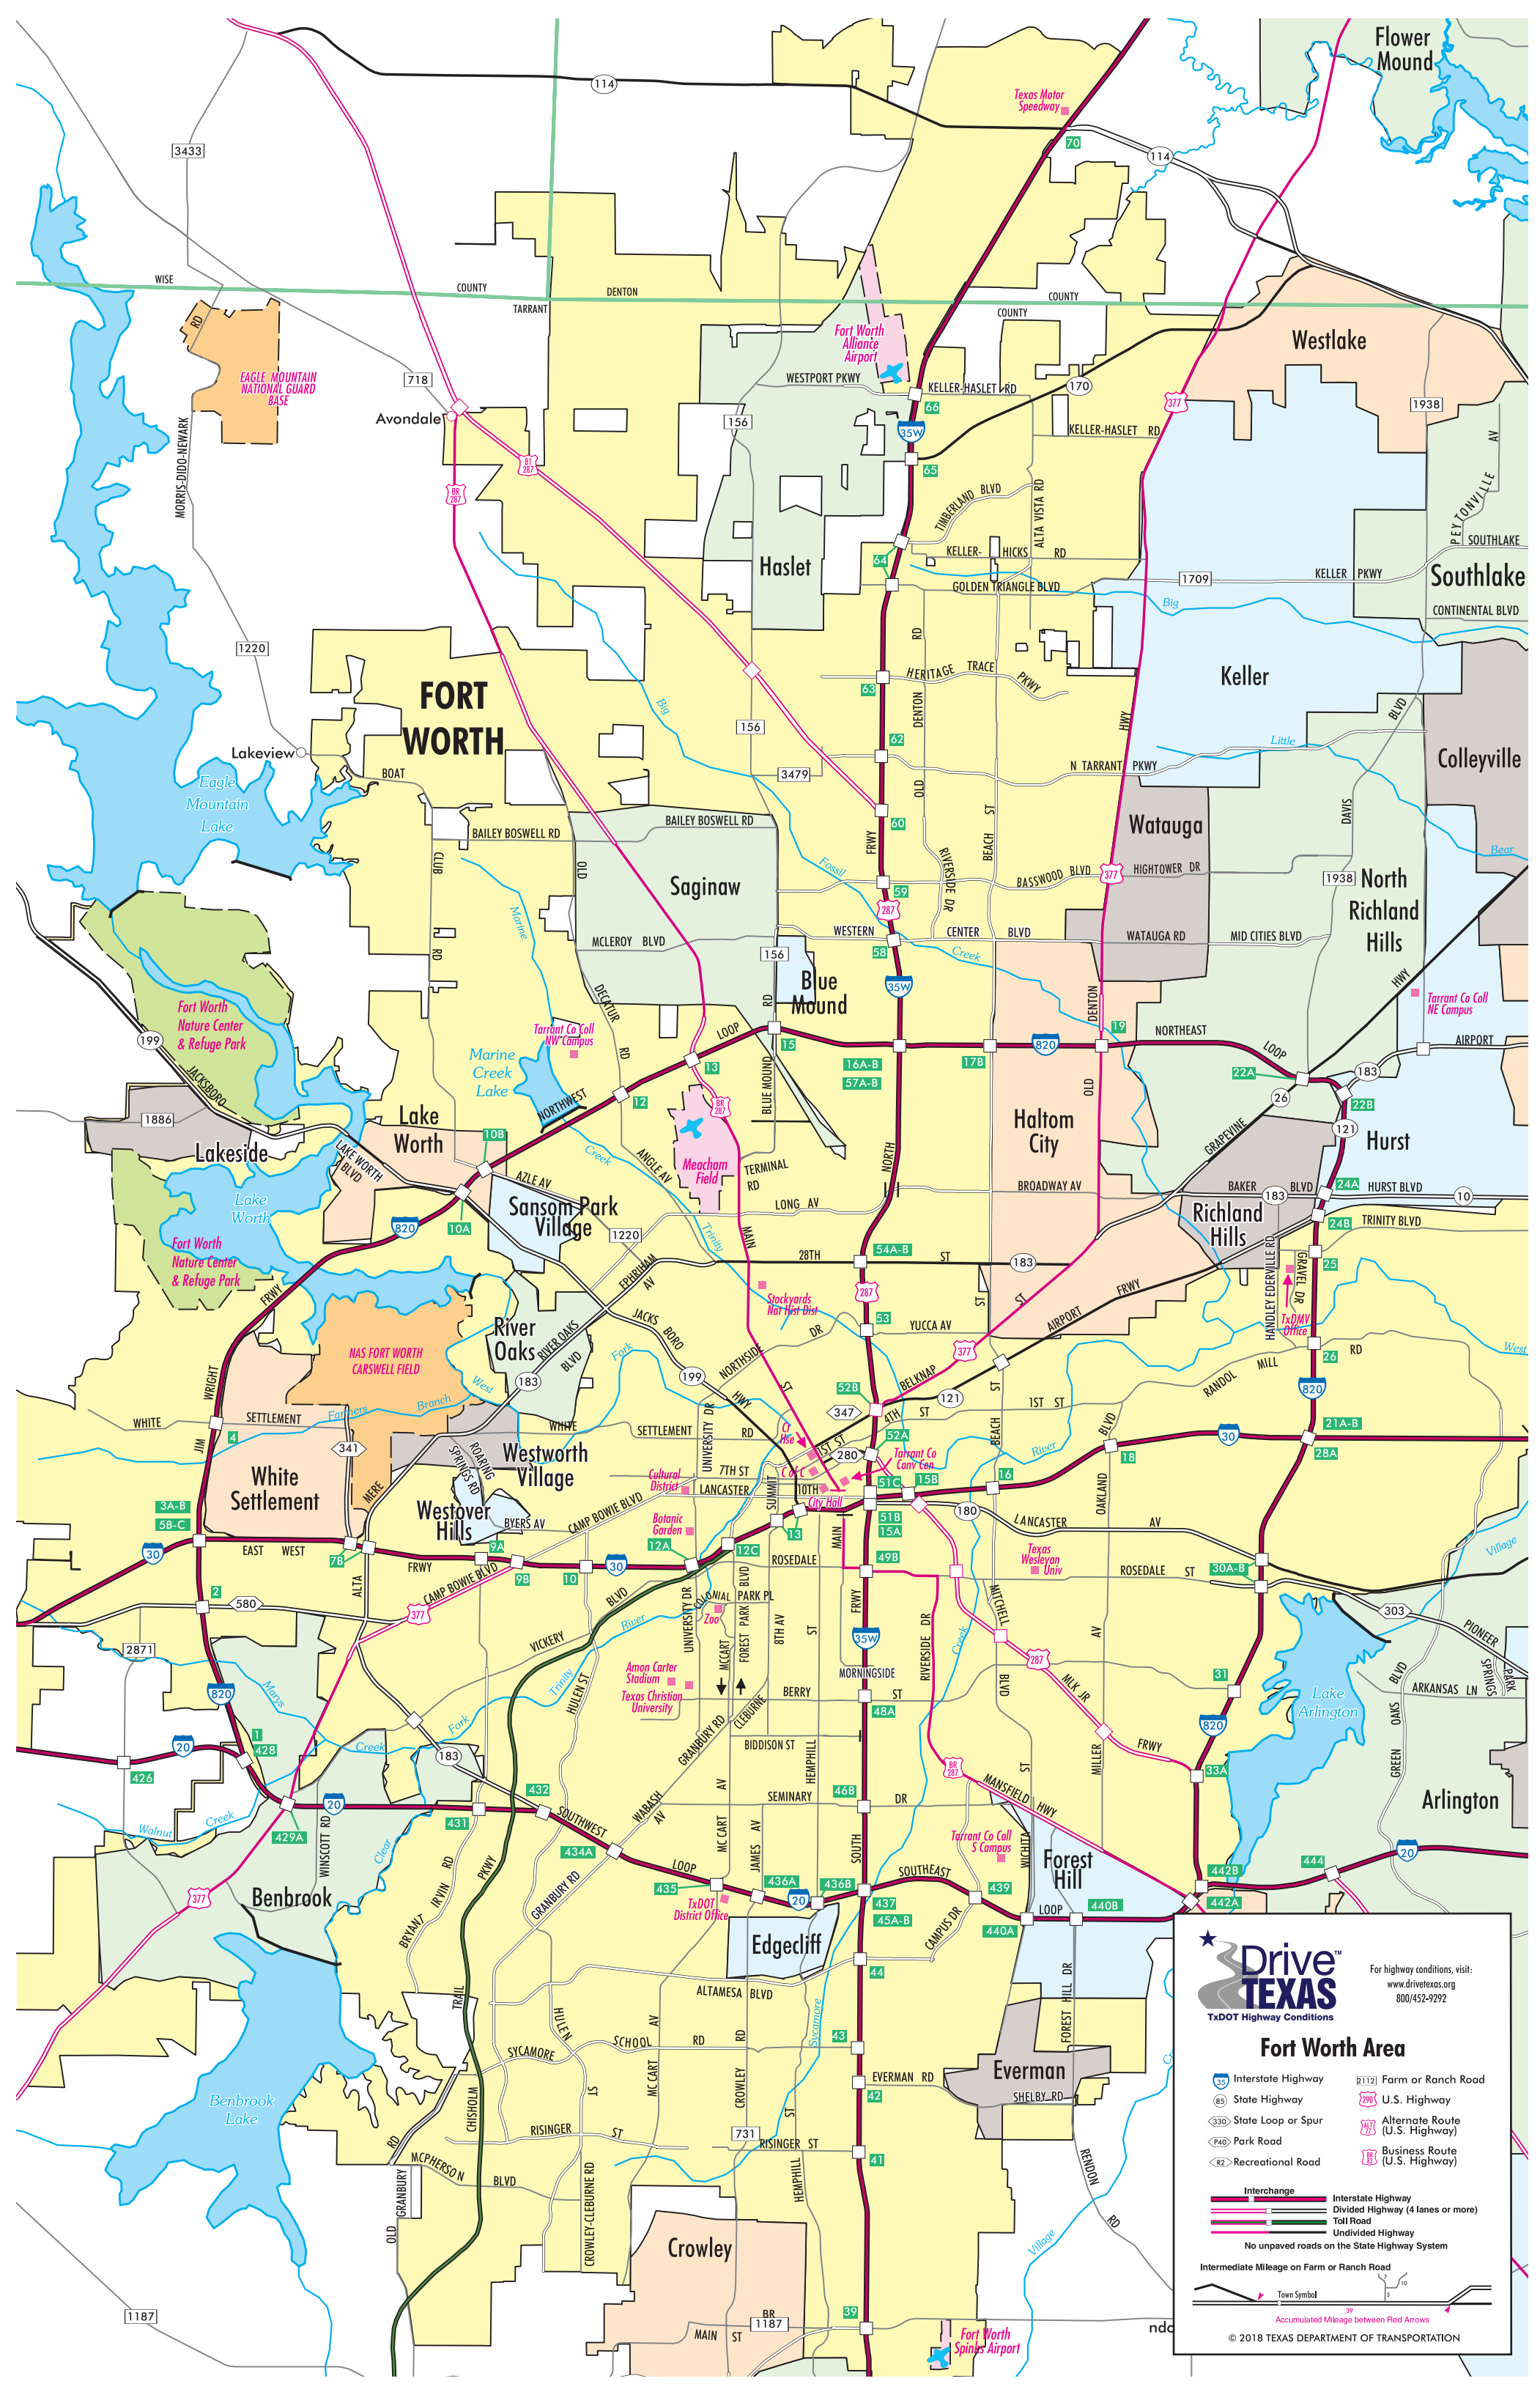

Drive TEXAS
TxDOT Highway Conditions

For highway conditions, visit:
www.drivetexas.org
800/452-9292

Fort Worth Area

Interstate Highway	Farm or Ranch Road
State Highway	U.S. Highway
State Loop or Spur	Alternate Route (U.S. Highway)
Park Road	Business Route (U.S. Highway)
Recreational Road	

Interchange	Divided Highway (4 lanes or more)
Toll Road	Undivided Highway
No unpaved roads on the State Highway System	

Intermediate Mileage on Farm or Ranch Road

Town Symbol

Accumulated Mileage between Red Arrows

© 2018 TEXAS DEPARTMENT OF TRANSPORTATION